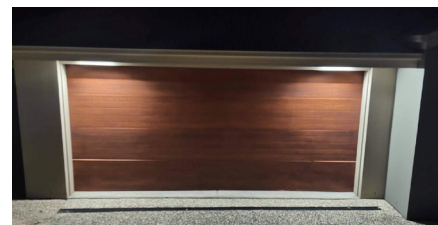

# NIGHT SABRE™

NS-45S

NS-60W

Night Sabre linear security lights deliver the very latest in high brightness LED technology in a sleek and discreet weatherproof form. These beautifully crafted aluminium floodlights can fit under a windowsill, above a door or under the eaves. Built to last for over 35,000 hours, covered by a 2 year warranty.

- Digital PIR sensor will reliably detect movement up to 9m away
- Integrated photocell ensures the light only operates when needed
- Flashing warning LED indicates the presence of an active security deterrent
- Three models to choose from; 12v, PoE & Wifi in white or anthracite finishes
- NS-45S has full app and voice assistant control and can integrate with other smart systems to create intelligent deterrents
- App based geofencing also supports welcome home lighting

	NS-45S	NS-45P	NS-60W
Description	Wifi connected security light	PoE connected security light	12V LED security light
Power	12vDC (adapter included)	PoE 802.3af	12vDC (adapter included)
Dimensions	480x30x30mm	480x30x30mm	600x25x25mm
Lumens	1400	1400	1400
Detection	9m Digital PIR	9m Digital PIR	9m Digital PIR
Adjustments	Brightness, dwell, range, dusk point	Dwell 10-400secs	Everything pre-set
Weatherproof	IP-65	IP-65	IP-65
Accessories	Power adapter, mounting kit, cable extenders, mains lead	Mounting kit, weatherproof RJ-45 connector set	Plug-in power adapter, cable extenders, mounting kit
Features	Geofencing, app & voice assistant control, 3rd party integration	Digital Input for external control, adjustable dwell	Auto adjusting, slim design
MRSP	£79.95	£69.95	£49.95